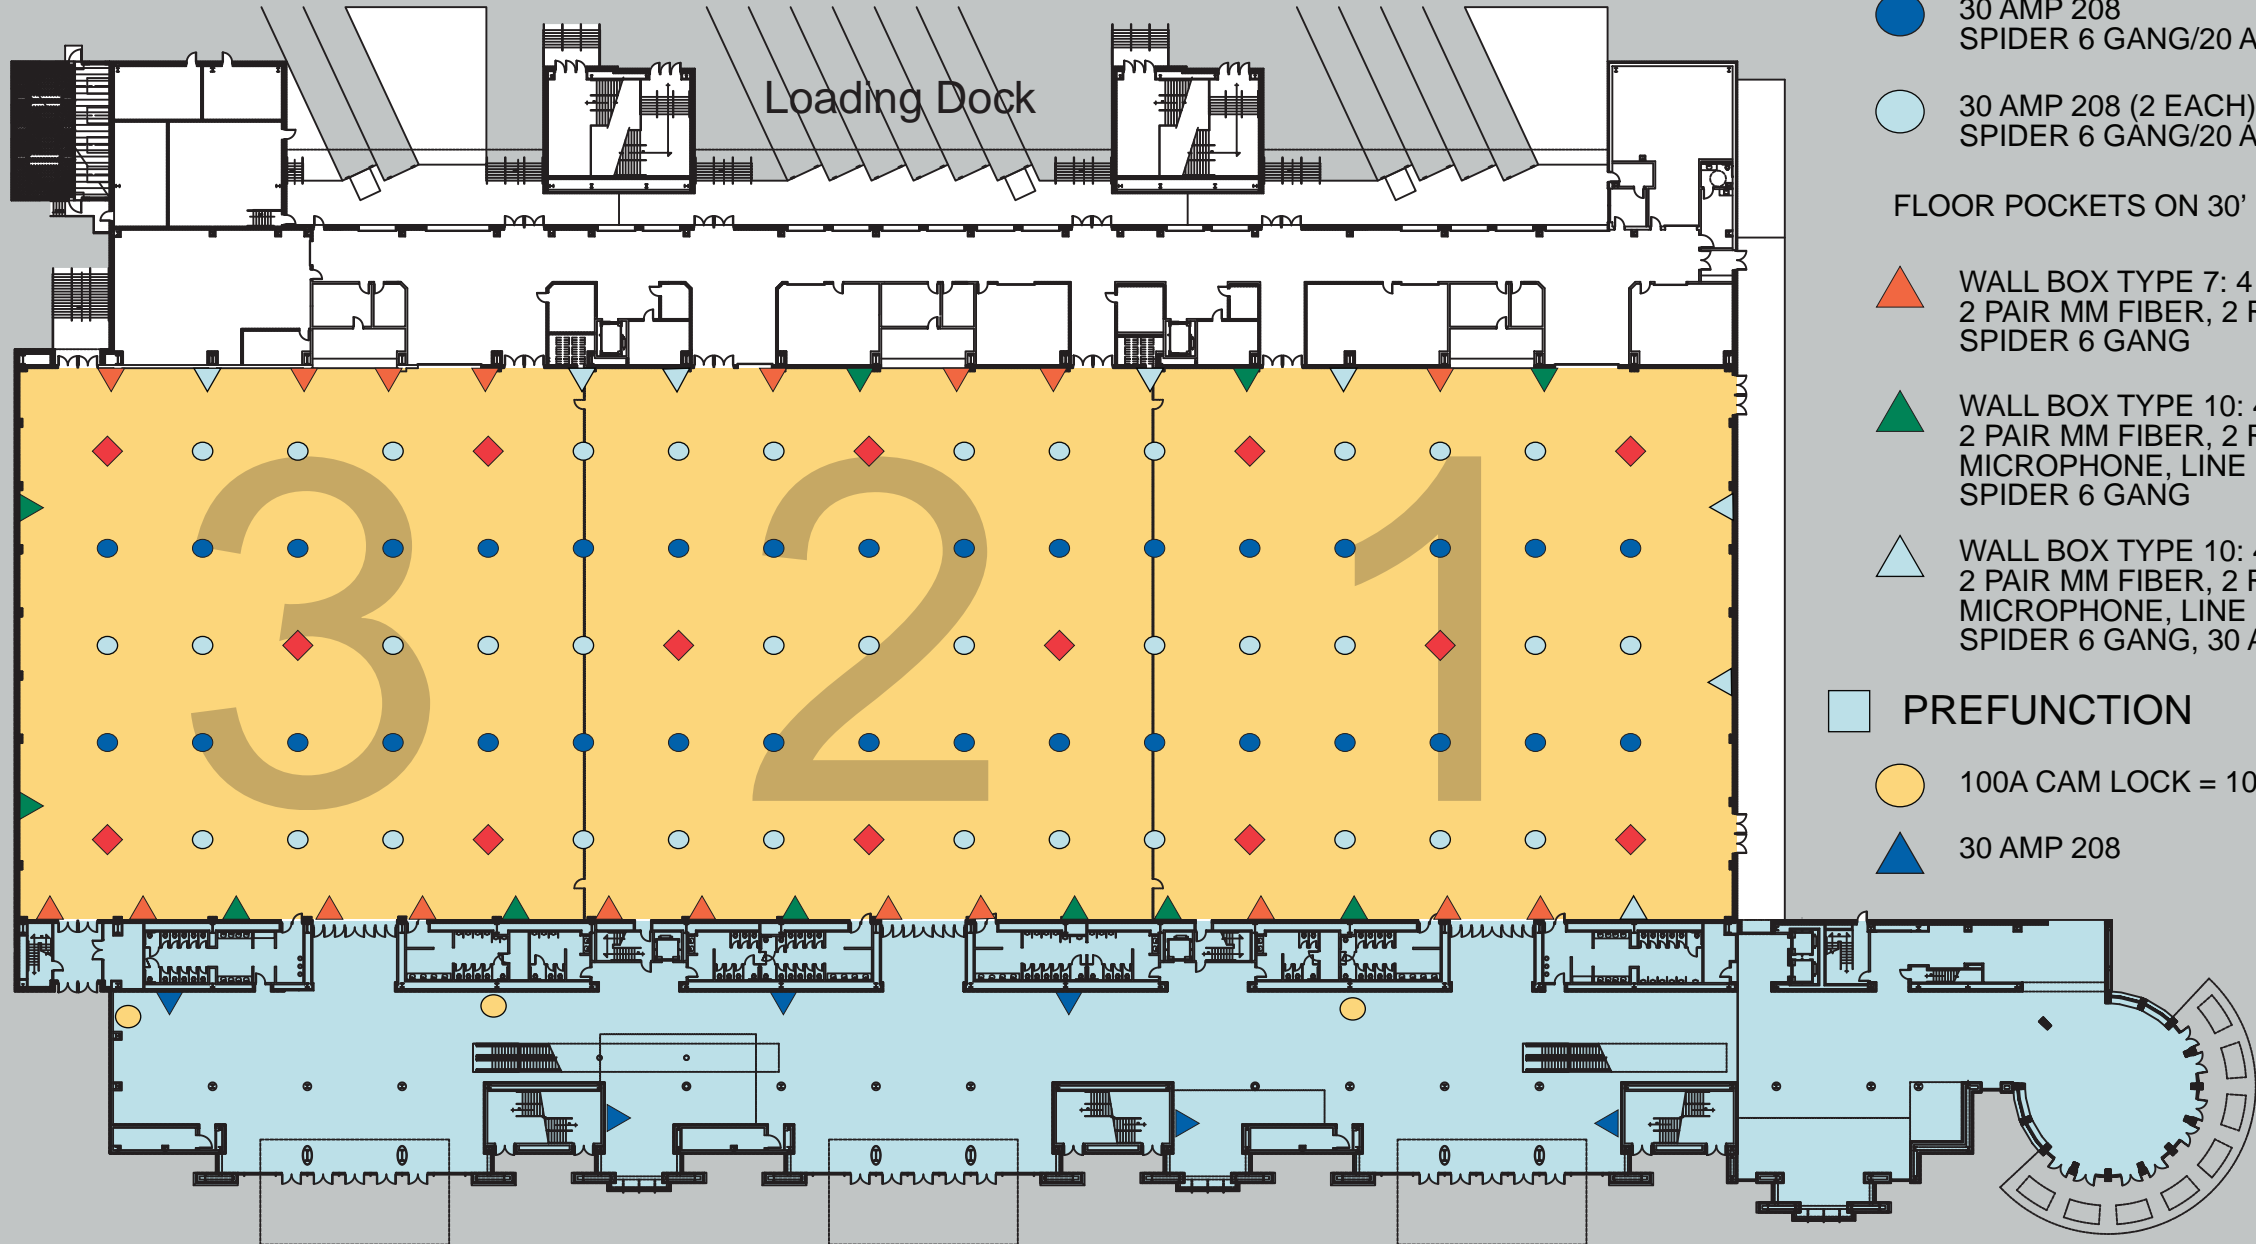

Level 1

EXHIBITION HALL

100 AMP PLUG
30 AMP 208
SPIDER 6 GANG/20 AMP TOTAL

30 AMP 208
SPIDER 6 GANG/20 AMP TOTAL

30 AMP 208 (2 EACH)
SPIDER 6 GANG/20 AMP TOTAL

FLOOR POCKETS ON 30' CENTERS

WALL BOX TYPE 7: 4 DATA, 4 VOICE,
2 PAIR MM FIBER, 2 RF DISTRIBUTION,
SPIDER 6 GANG

WALL BOX TYPE 10: 4 DATA, 4 VOICE,
2 PAIR MM FIBER, 2 RF DISTRIBUTION,
MICROPHONE, LINE LEVEL AUDIO,
SPIDER 6 GANG

WALL BOX TYPE 10: 4 DATA, 4 VOICE,
2 PAIR MM FIBER, 2 RF DISTRIBUTION,
MICROPHONE, LINE LEVEL AUDIO,
SPIDER 6 GANG, 30 AMP 208

PREFUNCTION

100A CAM LOCK = 100AMP

30 AMP 208

Level 2

Market Street

Caddo Street