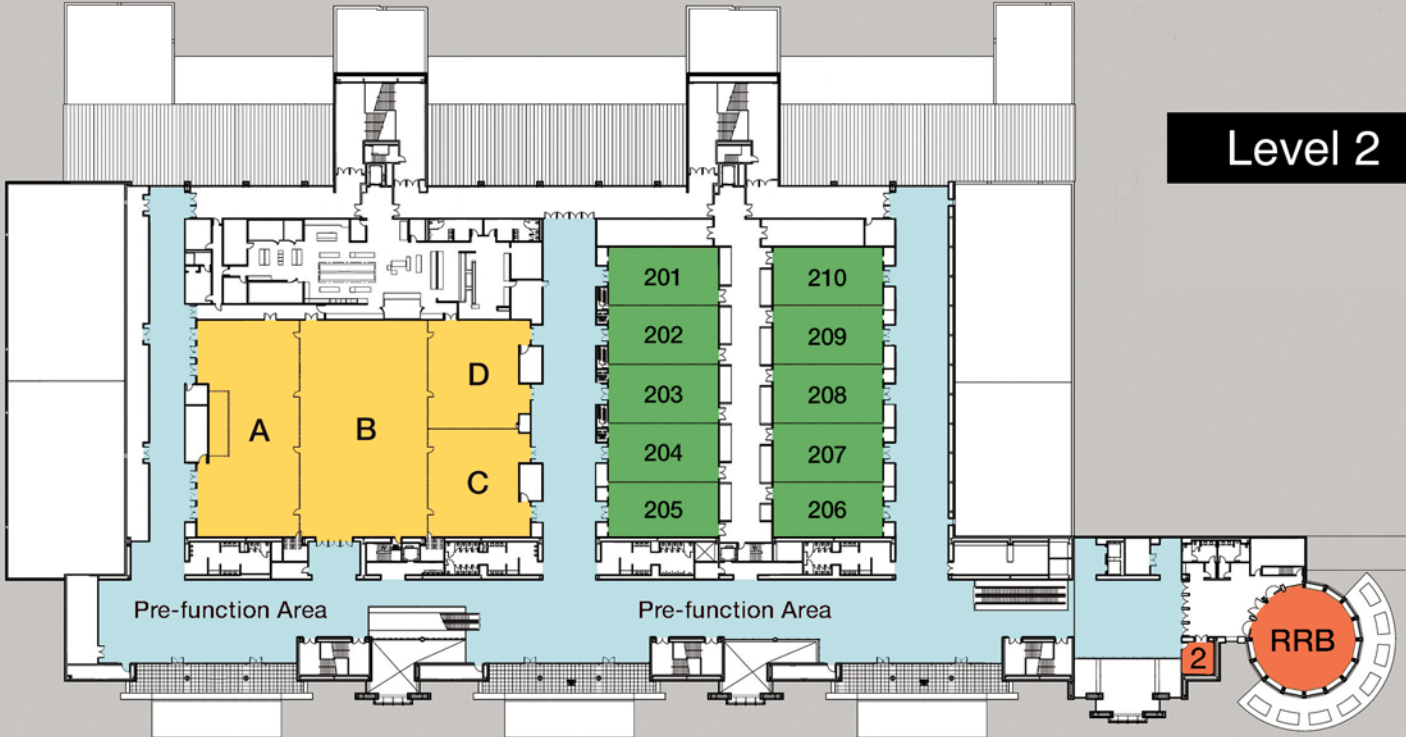

Level 1

EXHIBITION HALL

100 AMP PLUG
30 AMP 208
SPIDER 6 GANG/20 AMP TOTAL

30 AMP 208
SPIDER 6 GANG/20 AMP TOTAL

30 AMP 208 (2 EACH)
SPIDER 6 GANG/20 AMP TOTAL

FLOOR POCKETS ON 30' CENTERS

WALL BOX TYPE 7: 4 DATA, 4 VOICE,
2 PAIR MM FIBER, 2 RF DISTRIBUTION,
SPIDER 6 GANG

WALL BOX TYPE 10: 4 DATA, 4 VOICE,
2 PAIR MM FIBER, 2 RF DISTRIBUTION,
MICROPHONE, LINE LEVEL AUDIO,
SPIDER 6 GANG

WALL BOX TYPE 10: 4 DATA, 4 VOICE,
2 PAIR MM FIBER, 2 RF DISTRIBUTION,
MICROPHONE, LINE LEVEL AUDIO,
SPIDER 6 GANG, 30 AMP 208

PREFUNCTION

100A CAM LOCK = 100AMP

30 AMP 208

Level 2

Market Street

Caddo Street